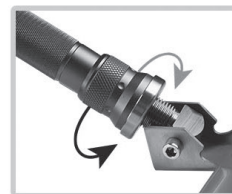

# MULTITOOL SHOVEL

UNLOCK & Lock

Fixed at 180°

Shovel

Fixed at 90°

Hoe

Fixed at 45°

Hook