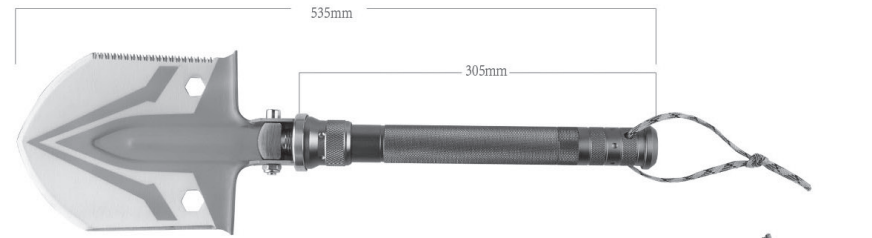

# MULTITOOL-SPADE

# MULTITOOL SHOVEL

UNLOCK & Lock

Fixed at 180°

Shovel

Fixed at 90°

Hoe

Fixed at 45°

Hook