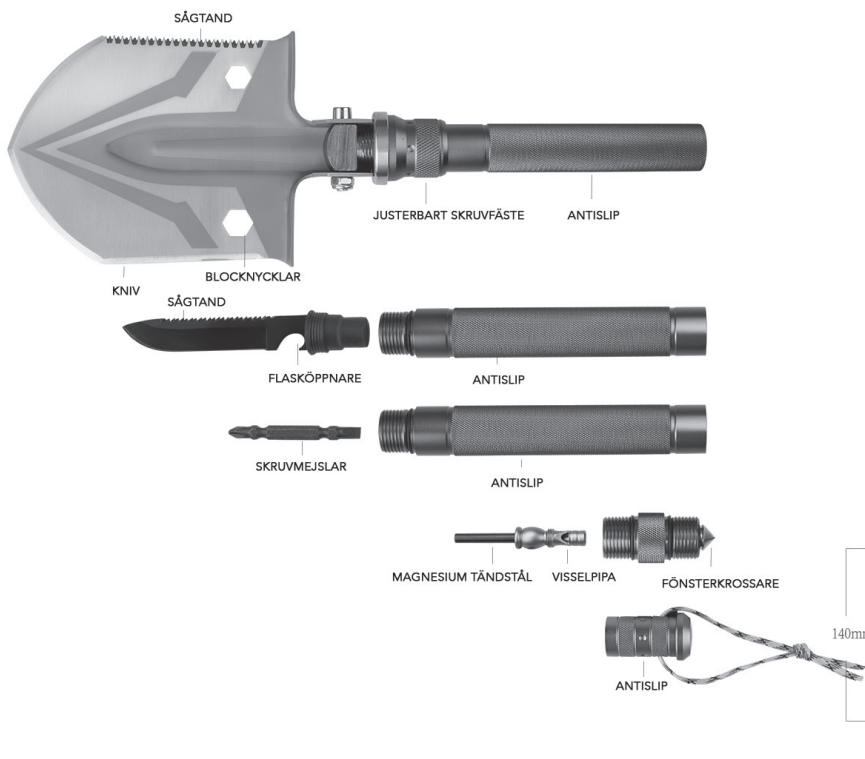

# MULTITOOL-SPADE

# MULTITOOL SHOVEL

UNLOCK & Lock

Fixed at 180°

Shovel

Fixed at 90°

Hoe

Fixed at 45°

Hook