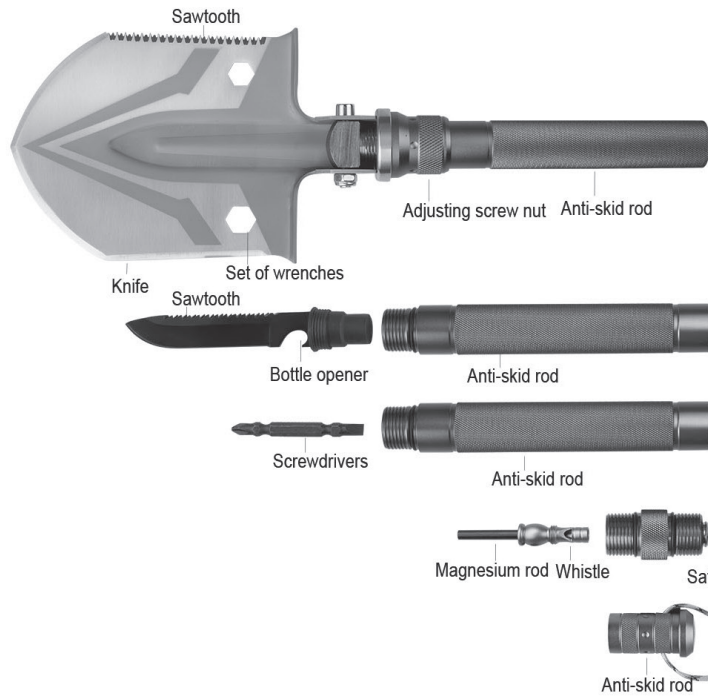

# MULTITOOL-SPADE

# MULTITOOL SHOVEL

UNLOCK & Lock

Fixed at 180°

Shovel

Fixed at 90°

Hoe

Fixed at 45°

Hook