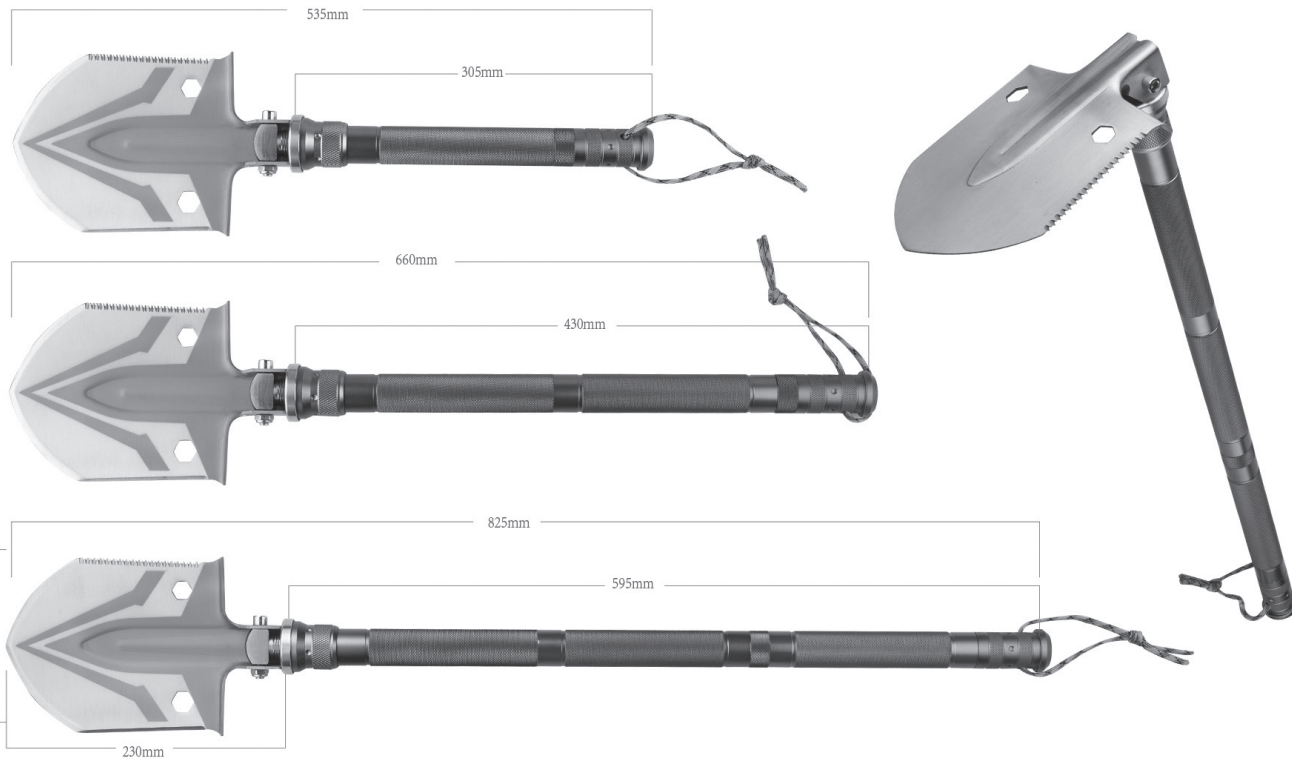

# MULTITOOL-SPADE

# MULTITOOL SHOVEL

UNLOCK & Lock

Fixed at 180°

Shovel

Fixed at 90°

Hoe

Fixed at 45°

Hook