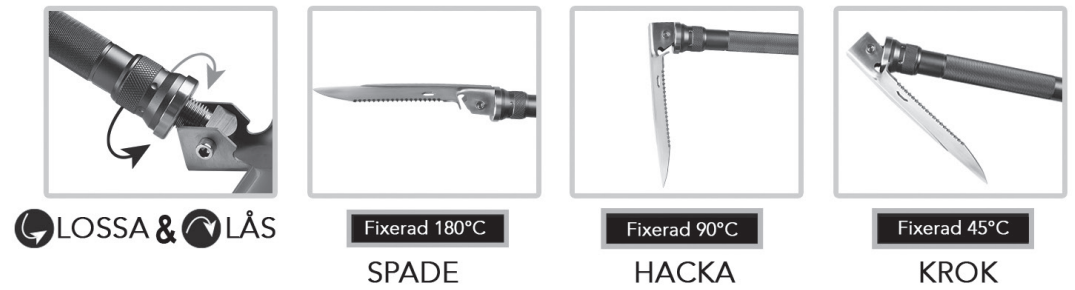

# MULTITOOL-SPADE

# MULTITOOL SHOVEL

UNLOCK & Lock

Fixed at 180°

Shovel

Fixed at 90°

Hoe

Fixed at 45°

Hook