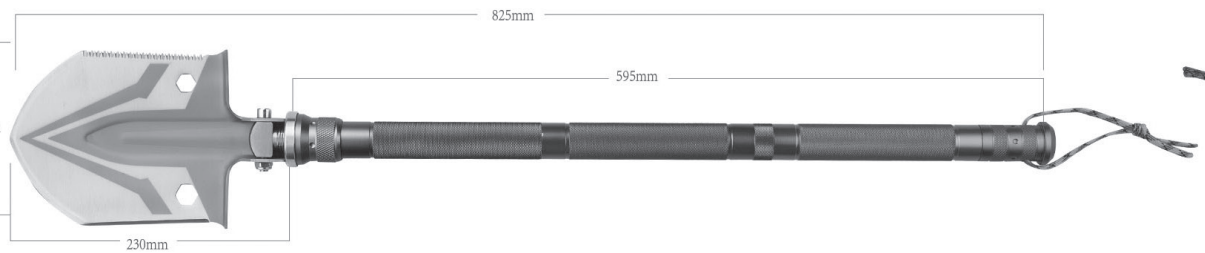

# MULTITOOL-SPADE

# MULTITOOL SHOVEL

UNLOCK & Lock

Fixed at 180°

Shovel

Fixed at 90°

Hoe

Fixed at 45°

Hook